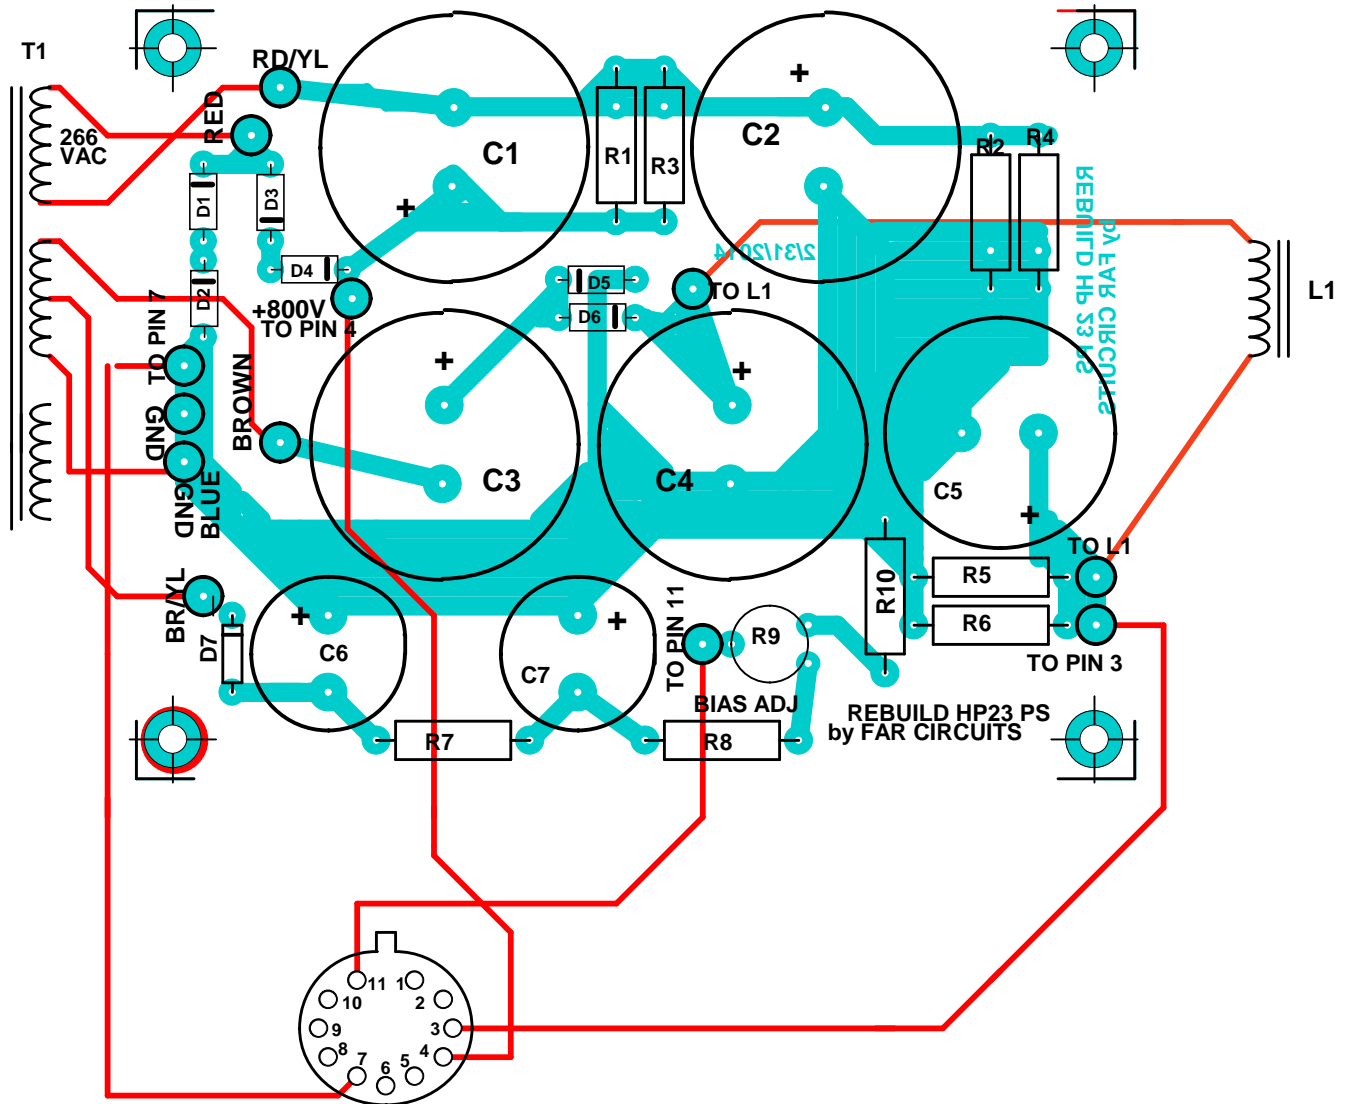

# HEATHKIT HP 23 POWER SUPPLY INTERCONNECT DIAGRAM

THIS SHOWS ONLY THE CONNECTIONS TO THE BOARD  
ALL OTHER CONNECTS REMAIN THE SAME

REBUILD THE HEATHKIT POWER SUPPLY

BOARD IS \$12.00,,

12/31/2014