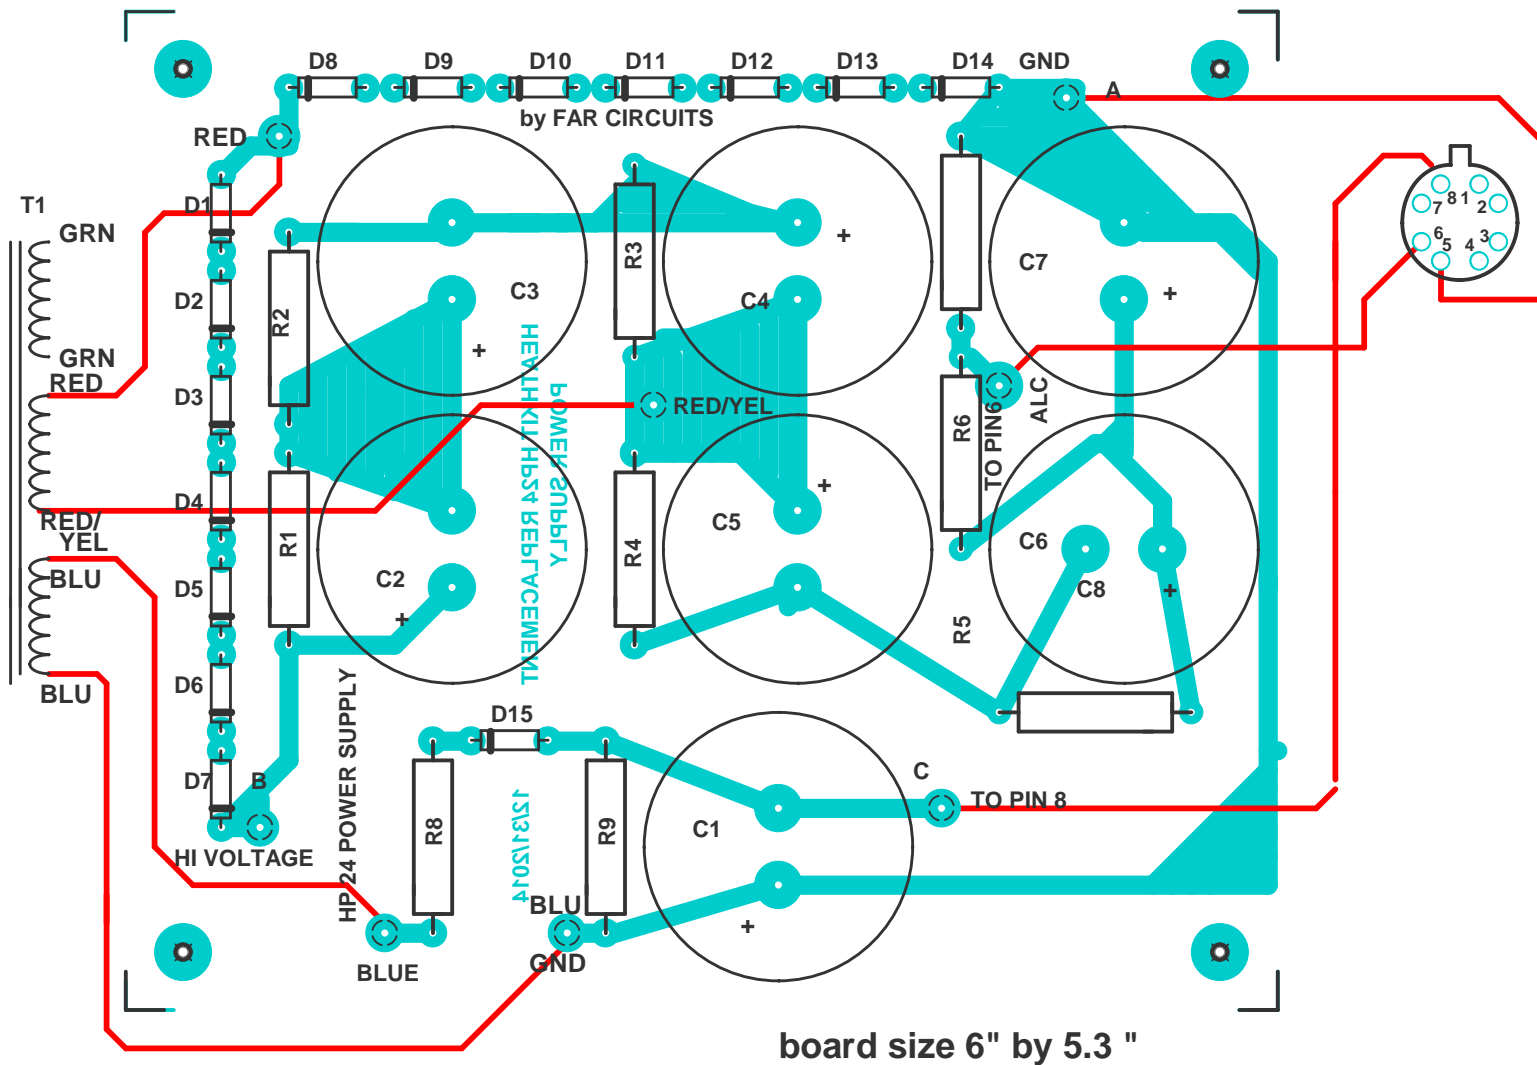

REPLACEMENT BOARD FOR THE HEATHKIT HP24 POWER SUPPLY

THIS ONLY SHOWS THE WIRING TO AND FROM THE P C BOARD, ALL OTHER WIRING REMAINS THE SAME