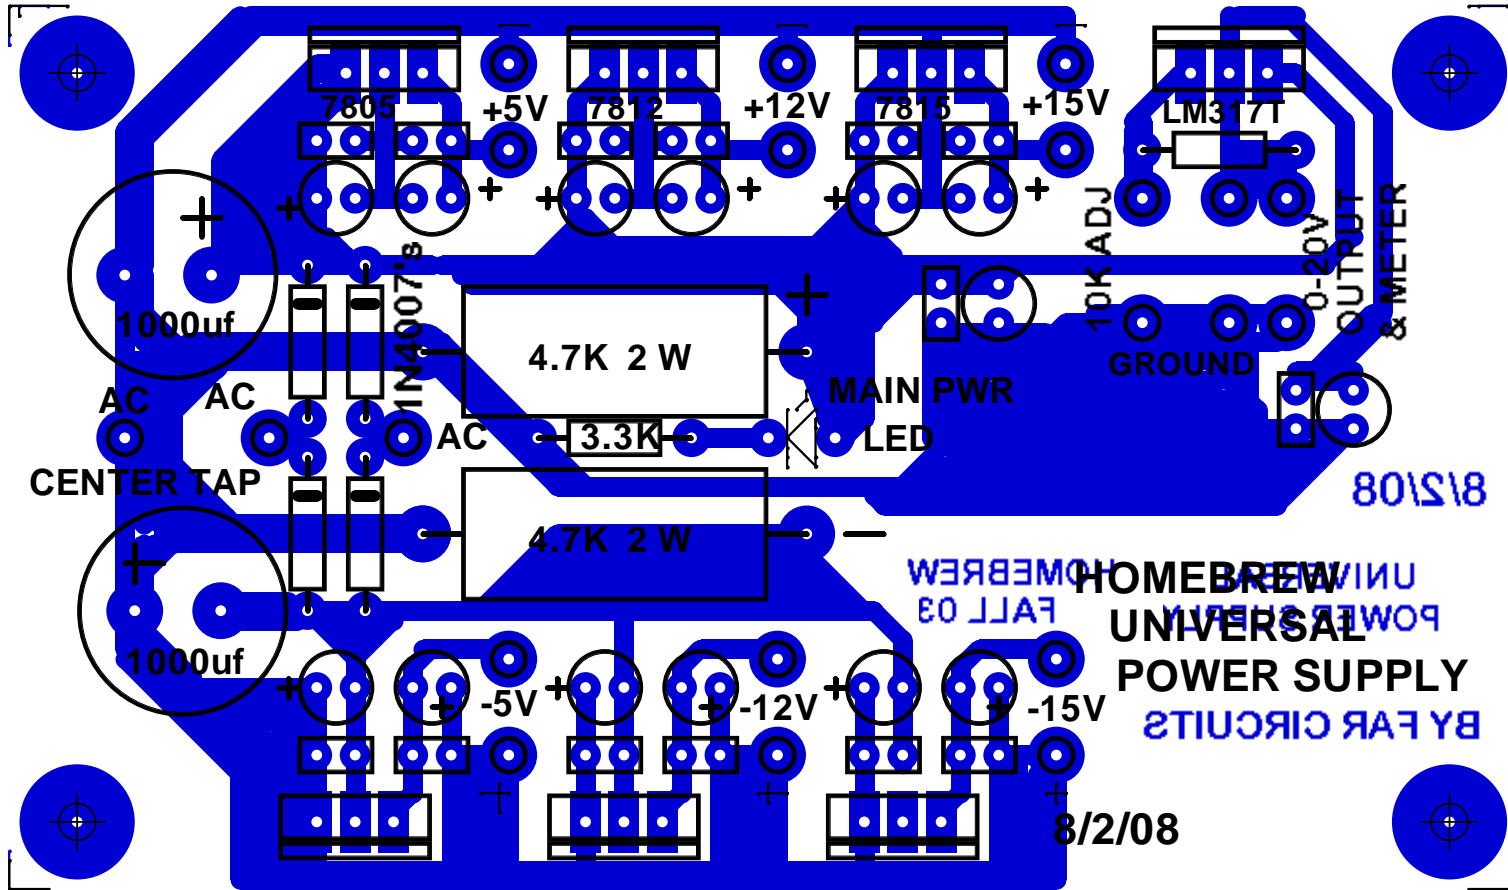

3.9" BY 2.3"

# HOMEBREW FALL 2003 UNIVERSAL POWER SUPPLY

HOMEBREW UNIVERSAL POWER SUPPLY  
BY FAR CIRCUITS  
8/2/08