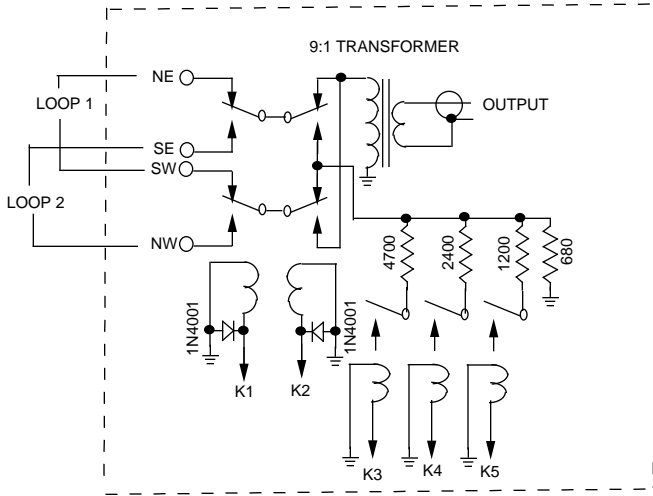

REMOTE ANTENNA SWITCHING UNIT

MAIN BOAR5D, BANDPASS FILTER AND PREAMP