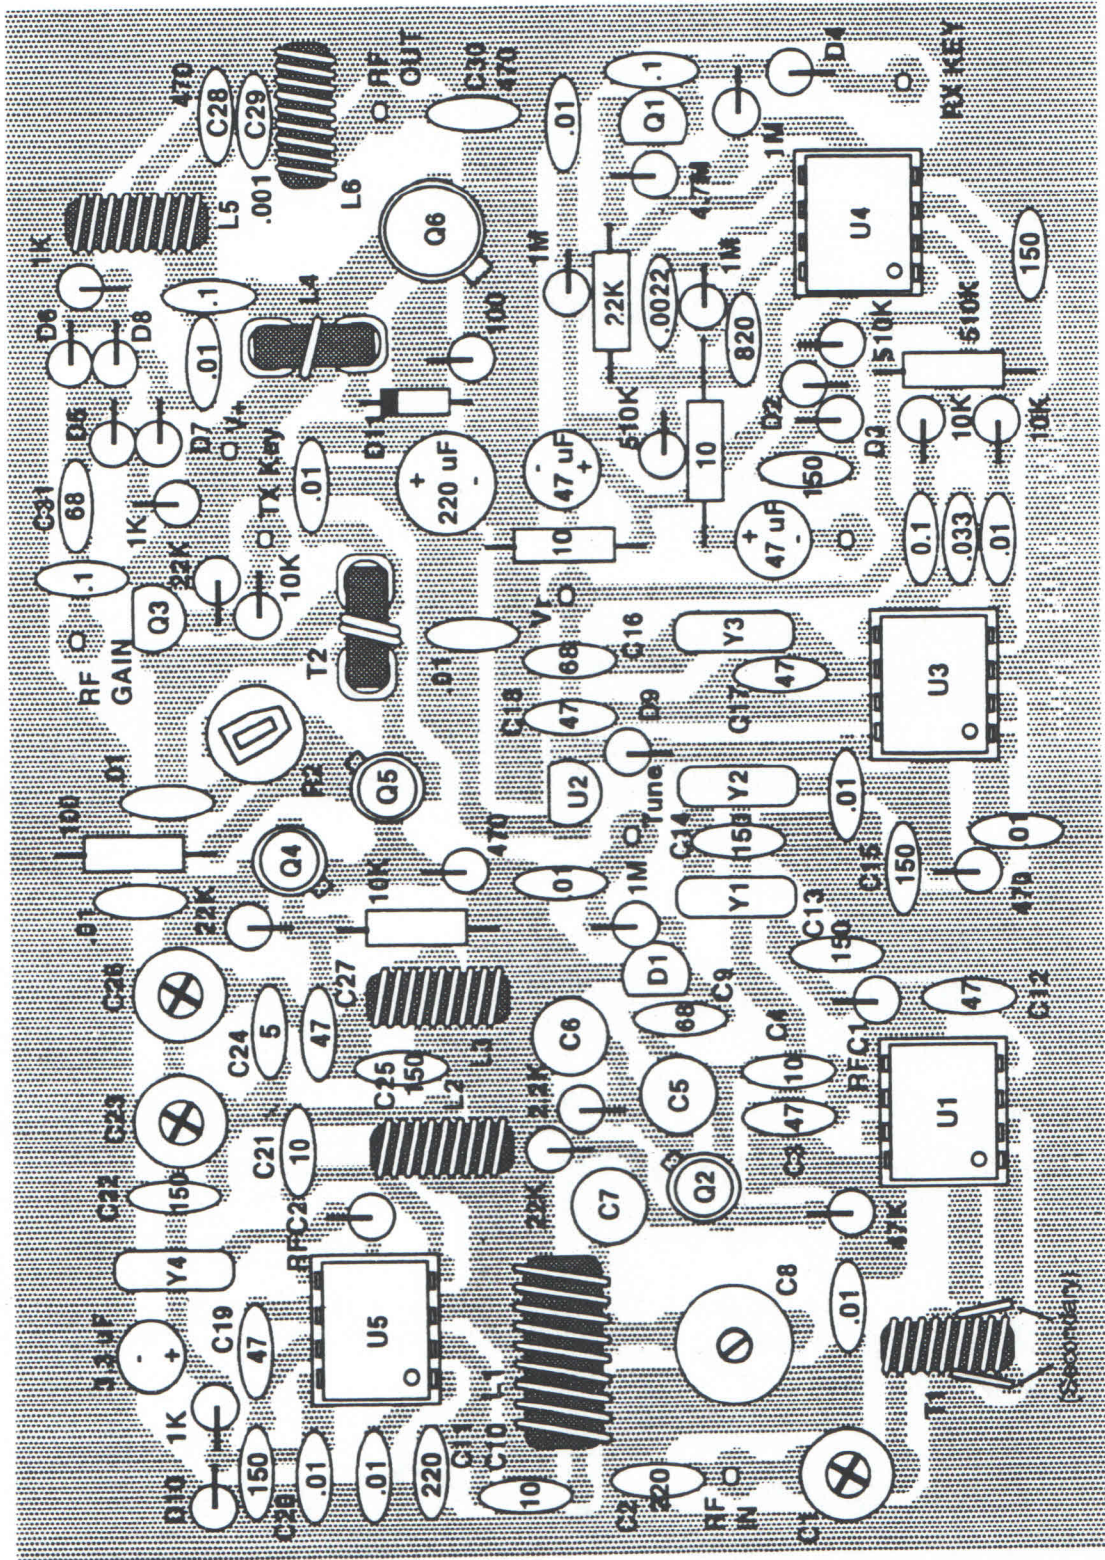

SMALL WONDER™ LABS
10/19/94

Parts layout for 30M version
Component-side view

SMALL WONDER™ LABS
10/15/1994

Parts layout for 40M version
Component-side view.