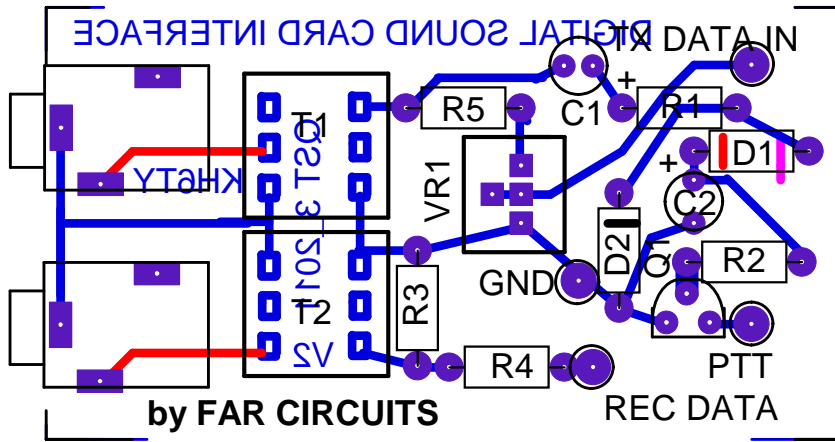

CORRECTION TO KH6TY INTERFACE BOARD
QST 3_2011

corRECTIONS SHOWN IN RED

ADD RED DELETE THE VIOLET

DATE 2/12/2013

CORRECTIONS MADE TO J1, J2, AND D1