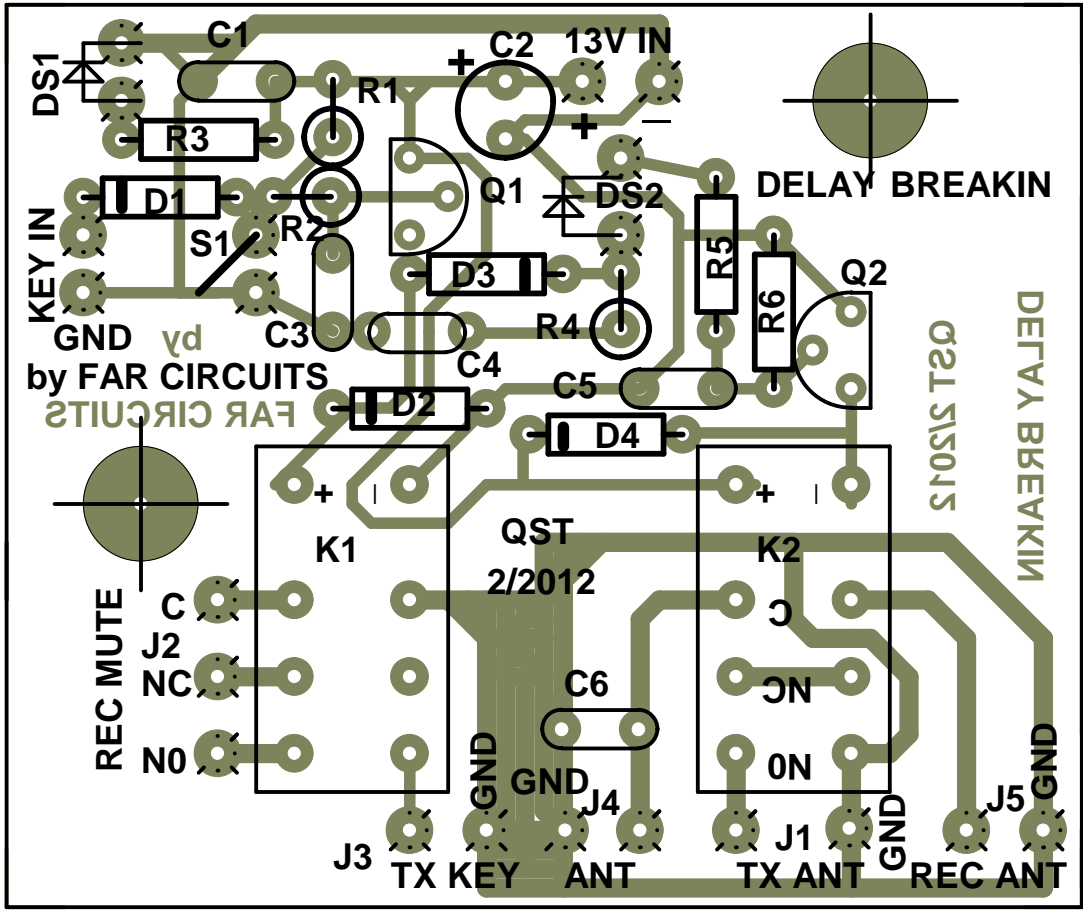

# QST 2/2012 RELAYBASED FULL BREAK-IN TR SWITCH FOR VINTAGE STATION

2.85" BY 2.4"