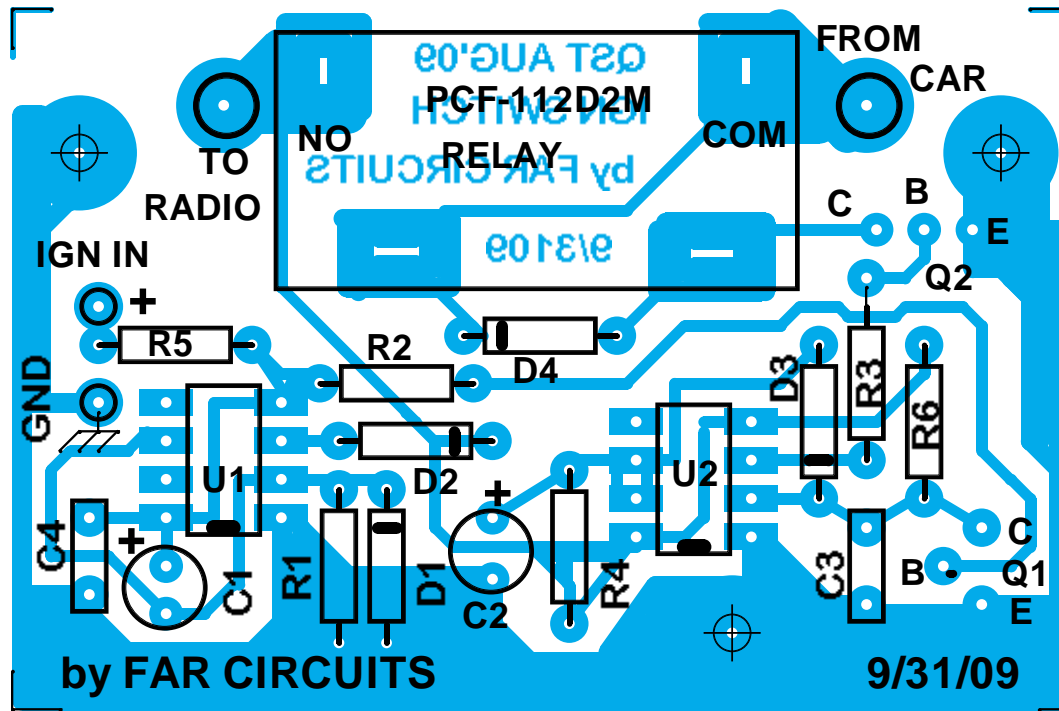

QST AUG'09 IGN SWITCH P C BOARD

2.75" BY 1.85"